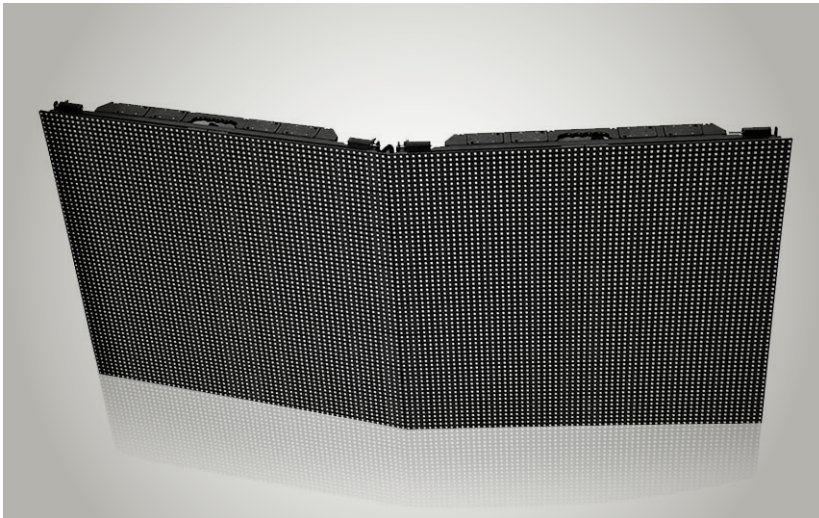

## ROE MC7 - 7.5mm, black face, indoor/outdoor LED display

The combination of high brightness, high contrast and 7.5mm resolution make the ROE MC7 a unique offering suitable for both indoor and outdoor screen requirements in a variety of applications.

Powerful, functional and scalable processing pairs with an easy to operate interface to deliver rich and dynamic displays.

In addition, with a lightweight, robust and touring-friendly frame, MC7 rigs and truck packs fast and efficiently.

### Optical

PIXEL PITCH	7.5
PIXEL RESOLUTION [panel]	80 x 80
BRIGHTNESS	6,000 Nit
CONTRAST RATIO	N/A
VIEWING ANGLE	H:120° x V:90°
PIXELS PER PANEL	6,400
PIXELS PER SQM	17,778

### Physical

PANEL HEIGHT	600mm/23.62"
PANEL WIDTH	600mm/23.62"
PANEL DEPTH	98mm/3.86"
PANEL AREA	0.36sqm/3.88sqft
PANEL PER SQM	2.78
PANEL WEIGHT	14.5kg/31.97lbs
PANEL WEIGHT PER SQM	40.28kg/88.8lbs
MAXIMUM PANELS HUNG	20
MAXIMUM PANELS STACKED	8
CURVE CAPABILITY	+/- 10°
TRANSPARENCY	No