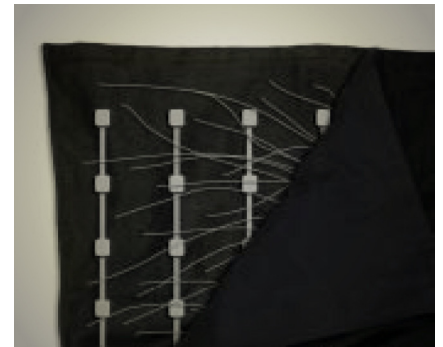

**EQUIPMENT SPECIFICATIONS:**

LED TYPE:	SMD
PITCH:	100mm
PIXEL DENSITY:	2400 (100 x 24)
POWER DRAW:	7A
WEIGHT:	59kg
VIEWING ANGLE:	110° (H) 40° (V)
DIMENSIONS:	10m x 2.5m

## Mainlight SoftLED Curtain

**Soft-LED combines the advantages of LED technology with the flexibility and portability of a fabric drop.**

Each backdrop contains a grid of tri-color LED nodes that can be individually controlled, resulting in an infinite number of colors, shapes, patterns and even intricate light shows.

Soft-LED drapery not only delivers creative flexibility but also meets the universal demand for physical flexibility. Soft-LED is delivered fully operational and ready to hang. It is capable of functioning as a dramatic and sizeable display when in use, yet is compact and light weight and incredibly easy to disassemble at the end of the event.

See your designs and graphics beautifully displayed on plush, high quality, black fabric.

This product is only rated for indoor use.